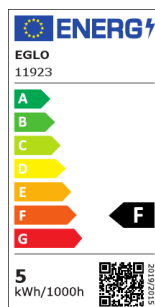

11923 LM_LED_E14 - V1

COMMISSION DELEGATED REGULATION (EU) 2019/2015
with regard to energy labelling of light sources

EGLO Leuchten GmbH, Heiligkreuz 22, 6136 Pill, AT

General Information

Material number	11923
Type	lightbulb
Light colour Complete	WARM WHITE
Illuminant Type (1)	E14-LED-C37
kW/1000h	5
EAN/UPC	9002759119232
Energy efficiency class (EEI)	F

Dimensions

Article Diameter (in mm)	37
Article Length (in mm)	99

Light Information

Colour Tolerance (LED, SDCM)	<6
------------------------------	----

Technical Information

Lamp Power Factor	0.5
Nominal Current (in mA)	44
Nominal Lifetime (in h)	15000
Rated Lamp Power (0,1W precision)	5
Rated Lifetime (in h)	15,000
Directional Light source	No
Mains light source	No
Connected light source	No
Colour-tunable light source	No
High luminance light source	No
Dimmable (bulb, board, stripe,...)	No